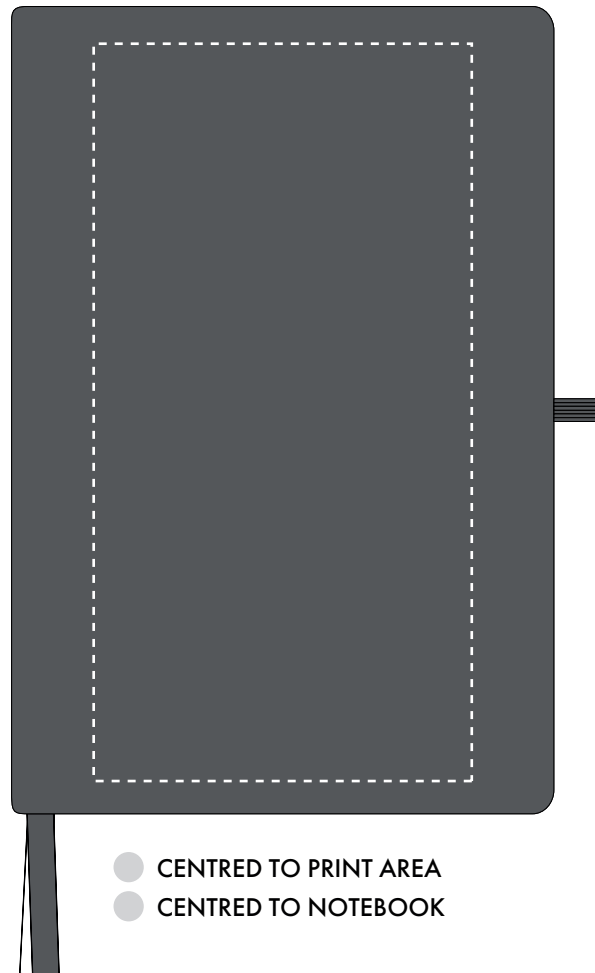

Your Ref:  
Our Ref:

Quantity:  
Version: 1

Product Code: QS0042  
Product Colour: DARK GREY

**PRINTING CONCERNS:**

Please note that this product has Sustainability Markings that are not visible from this perspective

We stock this item in the following colours

**PANTONE REFERENCE(S)**

 Full colour printing

Due to the nature of the product the print position may vary by 2 - 3 mm

ARTWORK SCALE 50%

Please note that this product comes with a belly band around the centre of the book

The dashed line is to demonstrate print area and will not appear on your printed item

**PLEASE NOTE:**

- All colours including print and product are for visual purposes only and should not be regarded as the actual colour of the product and print.
- Some products may vary from batch to batch and may differ from previous orders.
- The colour and texture of a product can also have an effect on the final print colour.
- By approving this order we accept that you understand these terms.

To proceed, please approve visual via the online system.

ARTWORK SCALE 100%  
Digital print area: 100mm x 195mm